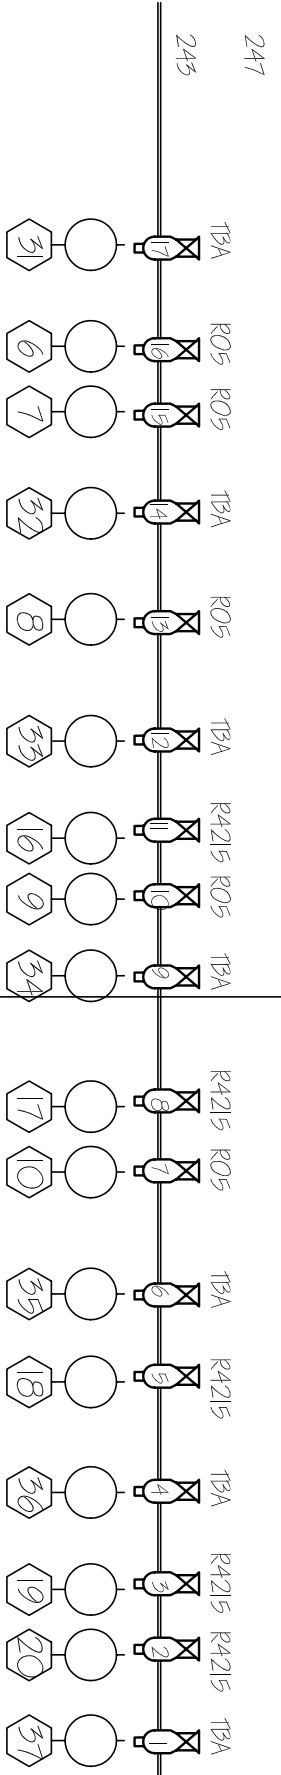

1st AP
(O lights, O circ)

S.R. BOOM 1
4 CIR.

2nd AP
(17 lights, 17 circ)

S.L. BOOM 1
4 CIR.

3rd AP
(14 lights, 14 circ)

S.L. BOOM 2
4 CIR.

S.R. BOOM 2
4 CIR.

DIVINELY INSPIRED

DESIGNED: CHRISTOPHER R BOLTZ

ASSISTANT DESIGNER: TREVOR BURK

REVISED: NOV. 30 2001. CRB

SCALE:
1/4" = 1' 0"

PLATE:
1/3