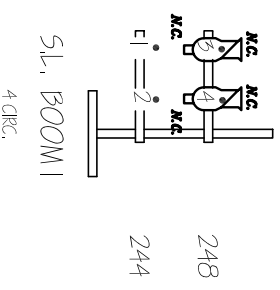

1st AP
(O lights, O circ)

S.R. BOOM 1
4 CIR.

2nd AP
(17 lights, 17 circ)

S.L. BOOM 1
4 CIR.

3rd AP
(14 lights, 14 circ)

S.L. BOOM 2
4 CIR.

S.R. BOOM 2
4 CIR.

DIVINELY INSPIRED

DESIGNED: CHRISTOPHER R BOLTZ

ASSISTANT DESIGNER: TREVOR BURK

REVISED: NOV. 30 2001. CRB

SCALE:
1/4" = 1' 0"

PLATE:
1/3