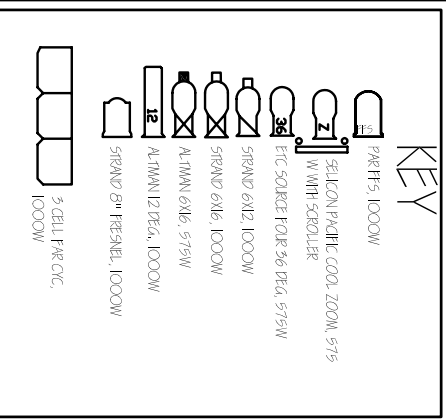

1st AP
(O lights, O circ)

S.R. BOOM 1
4 CIR.

2nd AP
(17 lights, 17 circ)

S.L. BOOM 1
4 CIR.

3rd AP
(14 lights, 14 circ)

S.L. BOOM 2
4 CIR.

S.R. BOOM 2
4 CIR.

DIVINELY INSPIRED

DESIGNED: CHRISTOPHER R BOLTZ

ASSISTANT DESIGNER: TREVOR BURK

REVISED: NOV. 30 2001. CRB

SCALE:
1/4" = 1' 0"

PLATE:
1/3