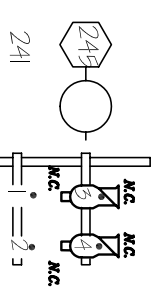

1st AP
(O lights, O circ)

S.R. BOOM 1
4 CIR.

2nd AP
(17 lights, 17 circ)

S.L. BOOM 1
4 CIR.

3rd AP
(14 lights, 14 circ)

S.L. BOOM 2
4 CIR.

S.R. BOOM 2
4 CIR.

DIVINELY INSPIRED

DESIGNED: CHRISTOPHER R BOLTZ

ASSISTANT DESIGNER: TREVOR BURK

REVISED: NOV. 30 2001. CRB

SCALE:
1/4" = 1' 0"

PLATE:
1/3