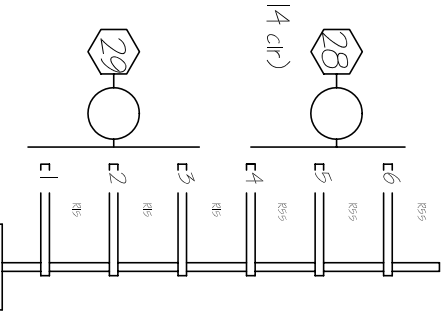

1st AP
(O lights, O circ)

S.R. BOOM 1
4 CIR.

2nd AP
(17 lights, 17 circ)

S.L. BOOM 1
4 CIR.

3rd AP
(14 lights, 14 circ)

S.L. BOOM 2
4 CIR.

S.R. BOOM 2
4 CIR.

DIVINELY INSPIRED

DESIGNED: CHRISTOPHER R BOLTZ

ASSISTANT DESIGNER: TREVOR BURK

REVISED: NOV. 30 2001. CRB

SCALE:
1/4" = 1' 0"

PLATE:
1/3